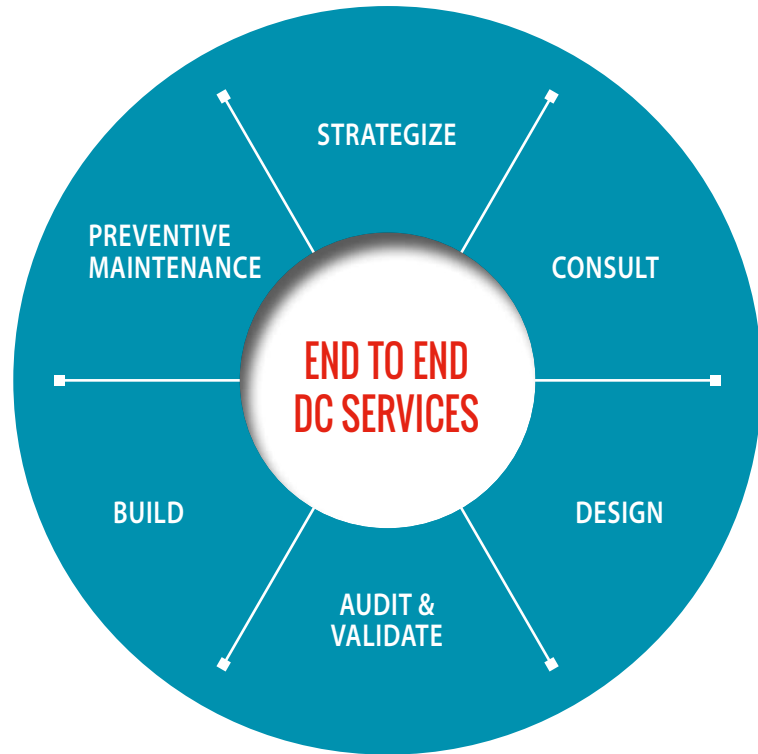

DATWYLER

SWITZERLAND

Dätwyler Cabling Solutions AG
Gotthardstrasse 31
6460 Altdorf
T +41 41 875-1268
F +41 41 875-1986
info.cabling.ch@datwyler.com
www.cabling.datwyler.com

GERMANY

Dätwyler Cables GmbH
Auf der Roos 4-12
65795 Hattersheim
T +49 6190 8880-0
F +49 6190 8880-80
info.cabling.de@datwyler.com
www.cabling.datwyler.com

Dätwyler Cables GmbH
Lilienthalstraße 17
85399 Hallbergmoos
T +49 811 998633-0
F +49 811 998633-30
info.cabling.de@datwyler.com
www.cabling.datwyler.com

AUSTRIA

Dätwyler Cables GmbH
Office Austria
Liebermannstraße A02 403
2345 Brunn am Gebirge
T +43 1 8101641-0
F +43 1 8101641-35
info.cabling.at@datwyler.com
www.cabling.datwyler.com

ITALY

Datwyler Cabling Solutions S.r.l.
Via dei Campi della Rienza, 30
39031 Brunico (BZ)
T +39 031 928277
info.cabling.it@datwyler.com
www.cabling.datwyler.com

CZECH REPUBLIC

Datwyler Cabling Solutions s.r.o.
Ústecká 840/33
405 02 Děčín
T +420 417 580110
F +420 417 580139
info.cabling.cz@datwyler.com
www.cabling.datwyler.com

CHINA

Datwyler (Suzhou)
Cabling Solutions Co., Ltd.
No. 218, East Beijing Road
Taicang Economic Development Zone
Jiangsu Province, 215413
T +86 512 3306-8066
F +86 512 3306-8049
info.cabling.cn@datwyler.com
www.cabling.datwyler.cn

SINGAPORE

Datwyler (Thelma)
Cables+Systems Pte Ltd
30 Toh Guan Road #01-01A
608840 Singapore
T +65 68631166
F +65 68978885
info.cabling.sg@datwyler.com
www.cabling.datwyler.com

UNITED ARAB EMIRATES

Datwyler Middle East FZE
Jabel Ali Free Zone
LB 15, Second Floor, Room #10 & 11
P.O. Box 263480
Dubai
T +971 4 4228129
F +971 4 4228096
info.cabling.ae@datwyler.com
www.cabling.datwyler.com

Datwyler Cabling Solutions LLC
Unit 1004 & 1005, 10th Floor, IB Tower
Business Bay
Dubai
T +971 4 4228129
F +971 4 4228096
info.cabling.ae@datwyler.com
www.cabling.datwyler.com