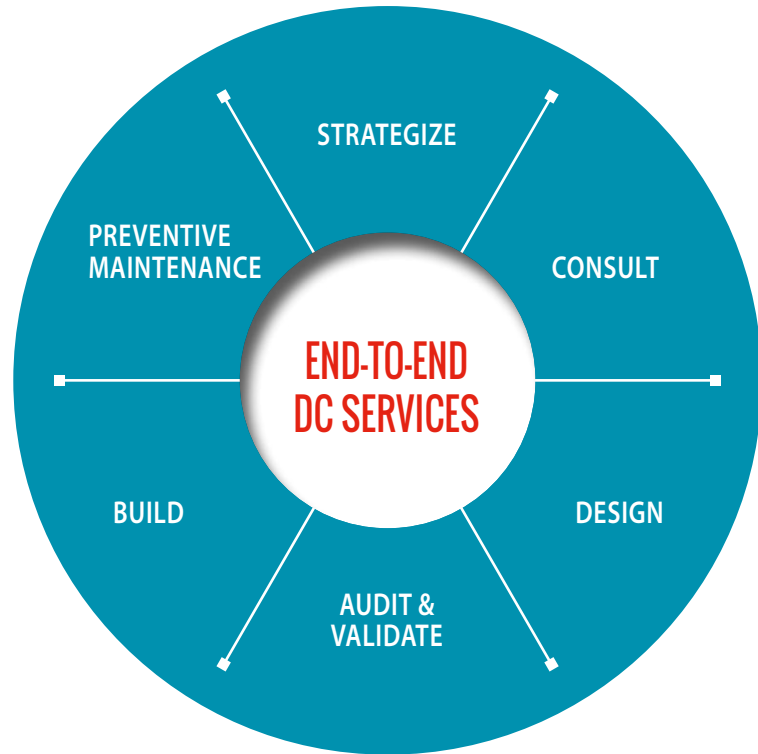

DATWYLER

SWITZERLAND

Dätwyler Cabling Solutions AG
Gotthardstrasse 31
6460 Altdorf
T +41 41 875-1268
F +41 41 875-1986
info.cabling.ch@datwyler.com
www.cabling.datwyler.com

GERMANY

Dätwyler Cables GmbH
Auf der Roos 4-12
65795 Hattersheim
T +49 6190 8880-0
F +49 6190 8880-80
info.cabling.de@datwyler.com
www.cabling.datwyler.com

Dätwyler Cables GmbH
Lilienthalstraße 17
85399 Hallbergmoos
T +49 811 998633-0
F +49 811 998633-30
info.cabling.de@datwyler.com
www.cabling.datwyler.com

AUSTRIA

Dätwyler Cables GmbH
Office Austria
Liebermannstraße A02 403
2345 Brunn am Gebirge
T +43 1 8101641-0
F +43 1 8101641-35
info.cabling.at@datwyler.com
www.cabling.datwyler.com

ITALY

Datwyler Cabling Solutions S.r.l.
Via dei Campi della Rienza, 30
39031 Brunico (BZ)
T +39 031 928277
info.cabling.it@datwyler.com
www.cabling.datwyler.com

CZECH REPUBLIC

Datwyler Cabling Solutions s.r.o.
Ústecká 840/33
405 02 Děčín
T +420 417 580110
F +420 417 580139
info.cabling.cz@datwyler.com
www.cabling.datwyler.com

Subject to technical modification.

CHINA

Datwyler (Suzhou)
Cabling Solutions Co., Ltd.
No. 218, East Beijing Road
Taicang Economic Development Zone
Jiangsu Province, 215413
T +86 512 3306-8066
F +86 512 3306-8049
info.cabling.cn@datwyler.com
www.cabling.datwyler.cn

SINGAPORE

Datwyler (Thelma)
Cables+Systems Pte Ltd
30 Toh Guan Road #01-01A
608840 Singapore
T +65 68631166
F +65 68978885
info.cabling.sg@datwyler.com
www.cabling.datwyler.com

UNITED ARAB EMIRATES

Datwyler Middle East FZE
Jabel Ali Free Zone
LB 15, Second Floor, Room #10 & 11
P.O. Box 263480
Dubai
T +971 4 4228129
F +971 4 4228096
info.cabling.ae@datwyler.com
www.cabling.datwyler.com

Datwyler Cabling Solutions LLC
Unit 1004 & 1005, 10th Floor, IB Tower
Business Bay
Dubai
T +971 4 4228129
F +971 4 4228096
info.cabling.ae@datwyler.com
www.cabling.datwyler.com