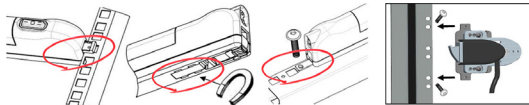

### Description

Lighting with LED, AC 230 V, 7.2 W, 945 lm

Dimensions: 448 x 54.5 x 26 mm

Colour: light grey (RAL 7035) or black (RAL 9005)

Connection cable: 2 x 0.75 mm<sup>2</sup>, L = 3000 mm, black, free ends with sleeves

Socket: 2p., for door position contact TPC (straight or angled)

Material: PC/ABS

Protection degree: IP20/II

Mounting system: variable; mount in 19" frame: via built in swing mounting links (tool-less)

Designed for variable mounting: via built in swing mounting links (tool-less), magnetic and/or with screws.

Right image: mounting of door position contact TPC.