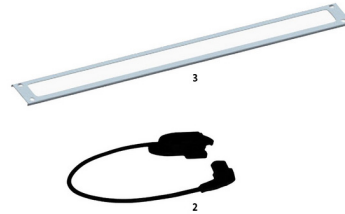

## Rack lighting 19"

1U

with door contact (optional)

1 19"/1U lighting with LED, 230 or 110-240 V

2 Door position contact TPC, straight  
3 Blind frame BL, light grey

### Description

Lighting with LED, AC 230 V, 7.2 W, 945 lm

Dimensions: 448 x 54.5 x 26 mm

Colour: light grey (RAL 7035) or black (RAL 9005)

Connection cable: 2 x 0.75 mm<sup>2</sup>, L = 3000 mm, black, free ends with sleeves

Socket: 2p., for door position contact TPC (straight or angled)

Material: PC/ABS

Protection degree: IP20/II

Mounting system: variable; mount in 19" frame: via built in swing mounting links (tool-less)

Designed for variable mounting: via built in swing mounting links (tool-less), magnetic and/or with screws.