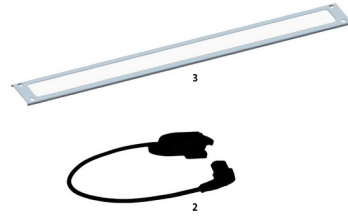

## Rack lighting 19"

1U

with door contact (optional)

1

1 19"/1U lighting with LED, 230 or 110-240 V

3

2

2 Door position contact TPC, straight  
3 Blind frame BL, light grey

### Description

Lighting with LED, AC 230 V, 7.2 W, 945 lm

Dimensions: 448 x 54.5 x 26 mm

Colour: light grey (RAL 7035) or black (RAL 9005)

Connection cable: 2 x 0.75 mm<sup>2</sup>, L = 3000 mm, black, free ends with sleeves

Socket: 2p., for door position contact TPC (straight or angled)

Material: PC/ABS

Protection degree: IP20/II

Mounting system: variable; mount in 19" frame: via built in swing mounting links (tool-less)

Designed for variable mounting: via built in swing mounting links (tool-less), magnetic and/or with screws.