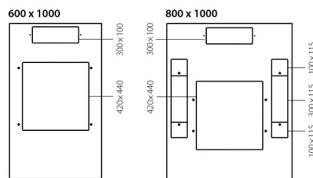

Description

The Datwyler Server Racks Standard DSRS are designed to provide good-quality cabinets that offer an unrivaled cost-performance ratio.