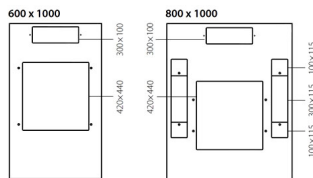

Proprietà meccaniche

allegabile	yes
Classe di protezione	IP 20
Messa a terra	pre-installed flat earthing kit
Pannelli laterali	Removable, locks with universal key
Pannello inferiore	Integrated standard steel panels with several covered 300 x 100 mm holes and 500 x 115 mm holes (one 300 x 115 mm + two 100 x 115 mm)
Pannello superiore	Integrated standard steel panels with several covered 300 x 100 mm holes and 500 x 115 mm holes (one 300 x 115 mm + two 100 x 115 mm)
Piedi	Set of adjustable feet as standard
Porta d'ingresso	One-piece perforated door, 86% perforation, with swivel handle lock, DIN profile, universal key 333, 1-point locking, up to 180° aperture angle. Front door can be hinged right or left (easy to change).
Porta posteriore	One-piece perforated door, 86% perforation, with swivel handle lock, DIN profile, universal key 333, 1-point locking, up to 180° aperture angle. Can be hinged right or left (easy to change).
Profilo di montaggio	2 pairs of 19" vertical profiles (front / rear), stepless depth adjustment from inside, with U label. Cabinets of 800 mm width offer 3 vertical 19"/2U positions per 19" extrusion
Telaio di base	Welded sheet steel frame (1.5 mm)