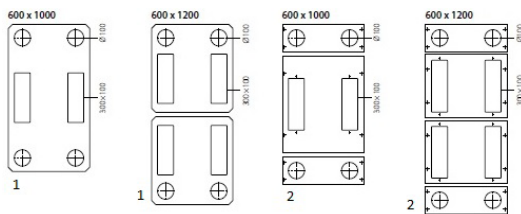

Server Racks Premium DSRP

19 /42U and 48U

with perforated front & rear door

Description

The Datwyler Server Racks Premium DSRP are heavy-duty cabinets with fully welded frames especially designed for data centres, server rooms and comms rooms.

Its load capacity of up to 1500 kg makes it possible to install even heavy equipment within a footprint of a standard rack.

Mechanical properties

Base frame	Welded sheet steel frame (2.0 mm, partially 1.5 mm)
Bayable	yes
Bottom Panel	Multi-piece, removable, 100 mm round cable entry hole with plastic cover in each corner, 2-4 additional 300 × 100 mm cable entry holes, covered with sheet steel plates
Earthing	pre-installed flat earthing kit
Feet	Set of adjustable feet as standard
Front door	One-piece perforated door, 86% perforation, with swivel handle lock, DIN profile, universal key 333, 3-point locking, up to 180° aperture angle. Front door can be hinged right or left (easy to change).
Mounting profile	2 pairs of 19" vertical profiles, 600 mm, front / rear, stepless depth adjustment from inside, with U label
Protection class	IP 20
Rear door	One-piece perforated door, 86% perforation, with swivel handle lock, DIN profile, universal key 333, 3-point locking, up to 180° aperture angle. Can be hinged right or left (easy to change).
Side panels	Removable, locks with universal key
Top Panel	One-piece (D: 1000 mm) and multi-piece (D: 1200 mm), removable, 100 mm round cable entry hole with plastic cover in each corner, 2-4 additional 300 × 100 mm cable entry holes, covered with sheet steel plates