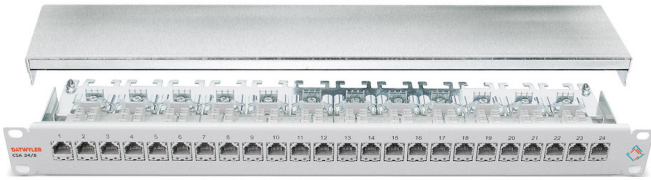

Patch panel CSA Plus 24/8

shielded, loaded with 24 RJ45 jacks, Category 6_A (IEC)
suitable for 10GBase-T

Patch panel CSA Plus 24/8 Cat.6A (IEC), shielded

Description

Shielded 19"/1U patchpanel for the transmission of digital and analogues voice, video and data signals.

When used together with Cat.6A, 7 or 7A data cables the patch panel is suitable for all applications up to Class EA (500 MHz), including 10-gigabit Ethernet.

Designed to keep the electromagnetic influence of adjacent data cables as small as possible and to fulfil the required Alien Crosstalk limit values.

Applicable for Power over Ethernet (PoE) / PoE+ in accordance with IEEE 802.3at.

Versions

| Material number | Product | Outer dimensions | Colour | Weight [kg] | Packing unit |
|-----------------|---|------------------|------------|-------------|--------------|
| 417980 | Patch panel CSA Plus 24/8 with 24x RJ45 jack Cat.6 _A (IEC) | 1 U | light grey | 1.8 kg | 1 pc. |